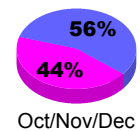

Membership Results
2012-2013

Membership
2011-2012

Month	Net Memb Goal	Actual New Memb	Actual Dropped Memb	Gain/Loss of Memb	Gain/Loss of Memb
Jul/Aug/Sep		33	-68	-35	-64
Oct/Nov/Dec		41	-66	-25	10
Jan/Feb/Mar					23
Totals		74	-134	-60	-31

Membership Results 2012-2013

Goal, New, Dropped, Gain/Loss

Comparison of Membership Gain/Loss

Current Year Compared to the Previous Year

Gender Comparison 2012-2013

Jan/Feb/Mar

Male

Female