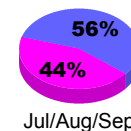

Membership Results
2012-2013

Membership
2011-2012

Month	Net Memb Goal	Actual New Memb	Actual Dropped Memb	Gain/Loss of Memb	Gain/Loss of Memb
Jul/Aug/Sep		33	-68	-35	-64
Oct/Nov/Dec		41	-66	-25	10
Jan/Feb/Mar					23
Totals		74	-134	-60	-31

Membership Results 2012-2013

Goal, New, Dropped, Gain/Loss

Comparison of Membership Gain/Loss

Current Year Compared to the Previous Year

Gender Comparison 2012-2013

Jan/Feb/Mar

Male

Female