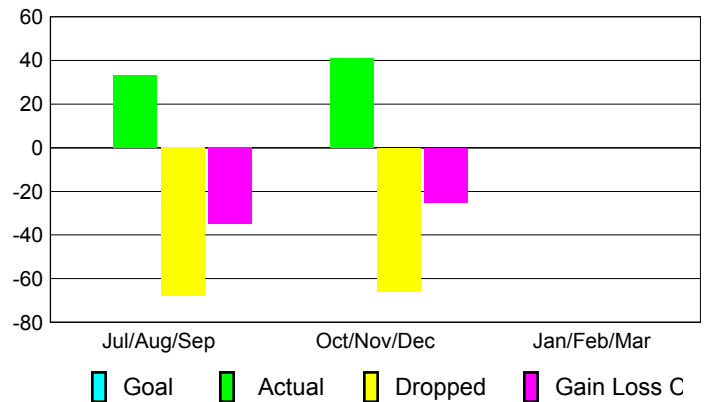

Membership Results 2012-2013

Goal, New, Dropped, Gain/Loss

Comparison of Membership Gain/Loss

Current Year Compared to the Previous Year