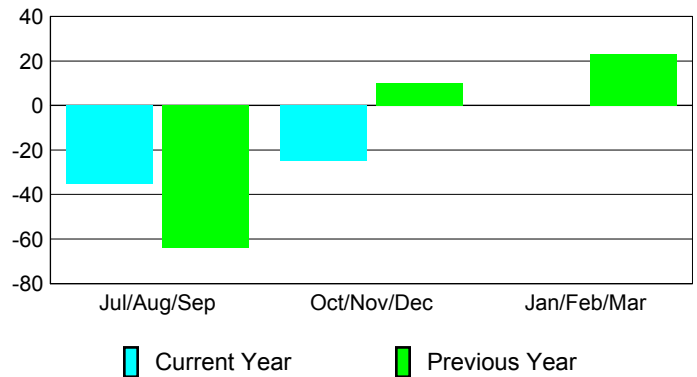

Membership Results
2012-2013

Membership
2011-2012

Month	Net Memb Goal	Actual New Memb	Actual Dropped Memb	Gain/Loss of Memb	Gain/Loss of Memb
Jul/Aug/Sep		33	-68	-35	-64
Oct/Nov/Dec		41	-66	-25	10
Jan/Feb/Mar					23
Totals		74	-134	-60	-31

Membership Results 2012-2013

Goal, New, Dropped, Gain/Loss

Comparison of Membership Gain/Loss

Current Year Compared to the Previous Year

Gender Comparison 2012-2013

Jan/Feb/Mar

Male

Female